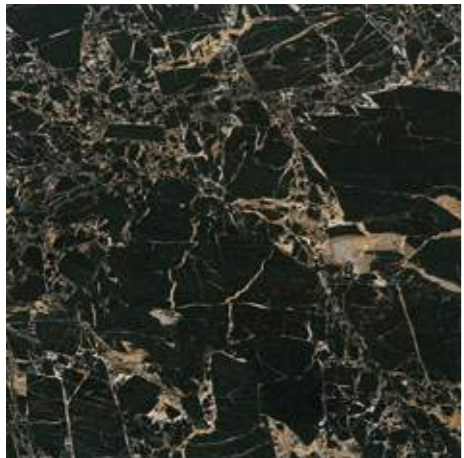

60x60 24x24" BLACK

tp GR FI V³ Mohs: 5