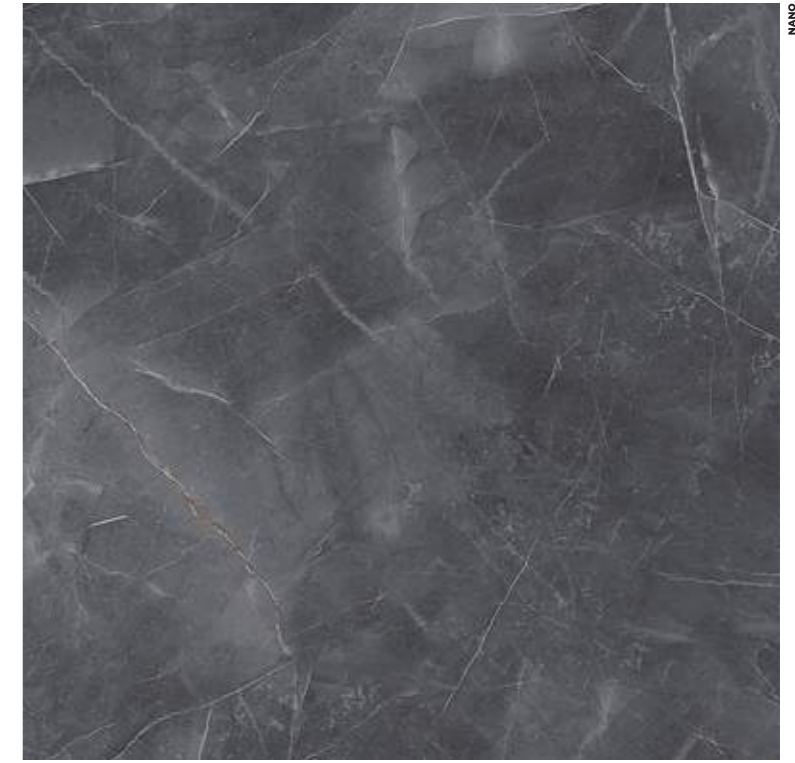

NANO

60x120 24x48"

tp GR fl V³ Mohs: 6

30x120 BASAMAK / 24"x48"STEP

TURIN

100x100 40x40° GRİ GREY

tp GR İ V³ Mohs: 5,5

60x120 24x48° GRİ GREY