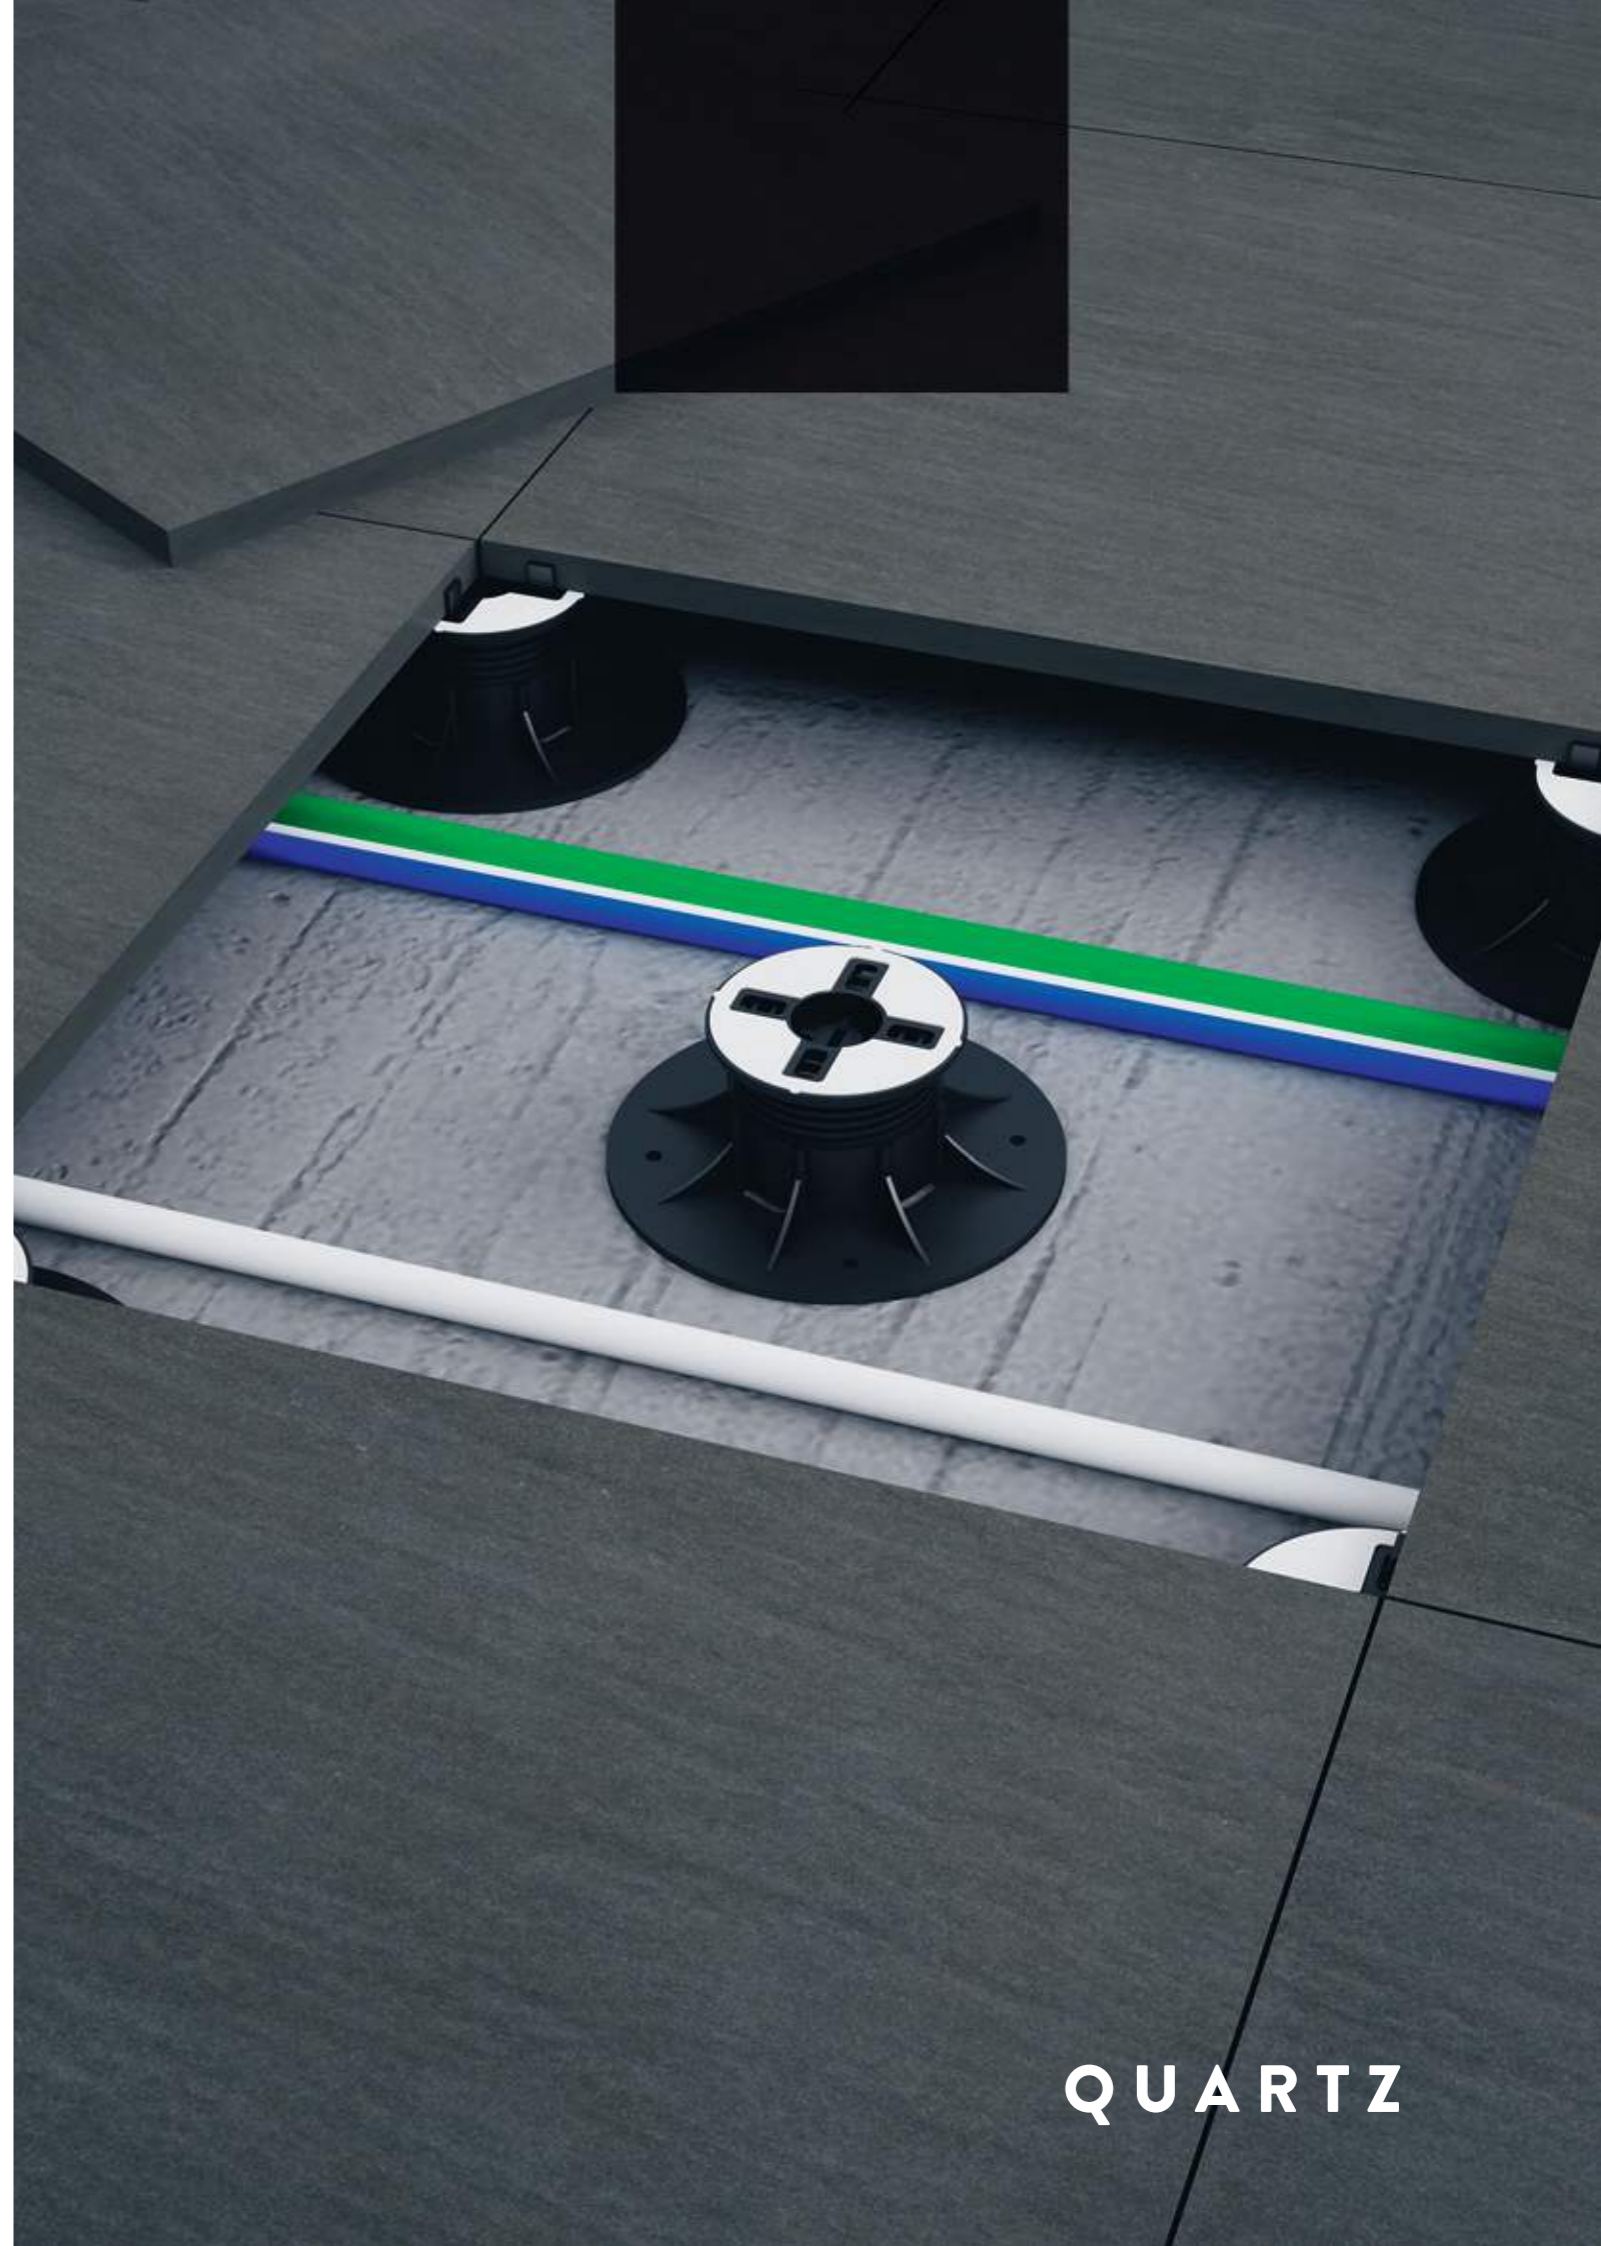

QUARTZ

---

tp R M V²

tp R M V²

tp R M V²

tp R M V²

QUARTZ