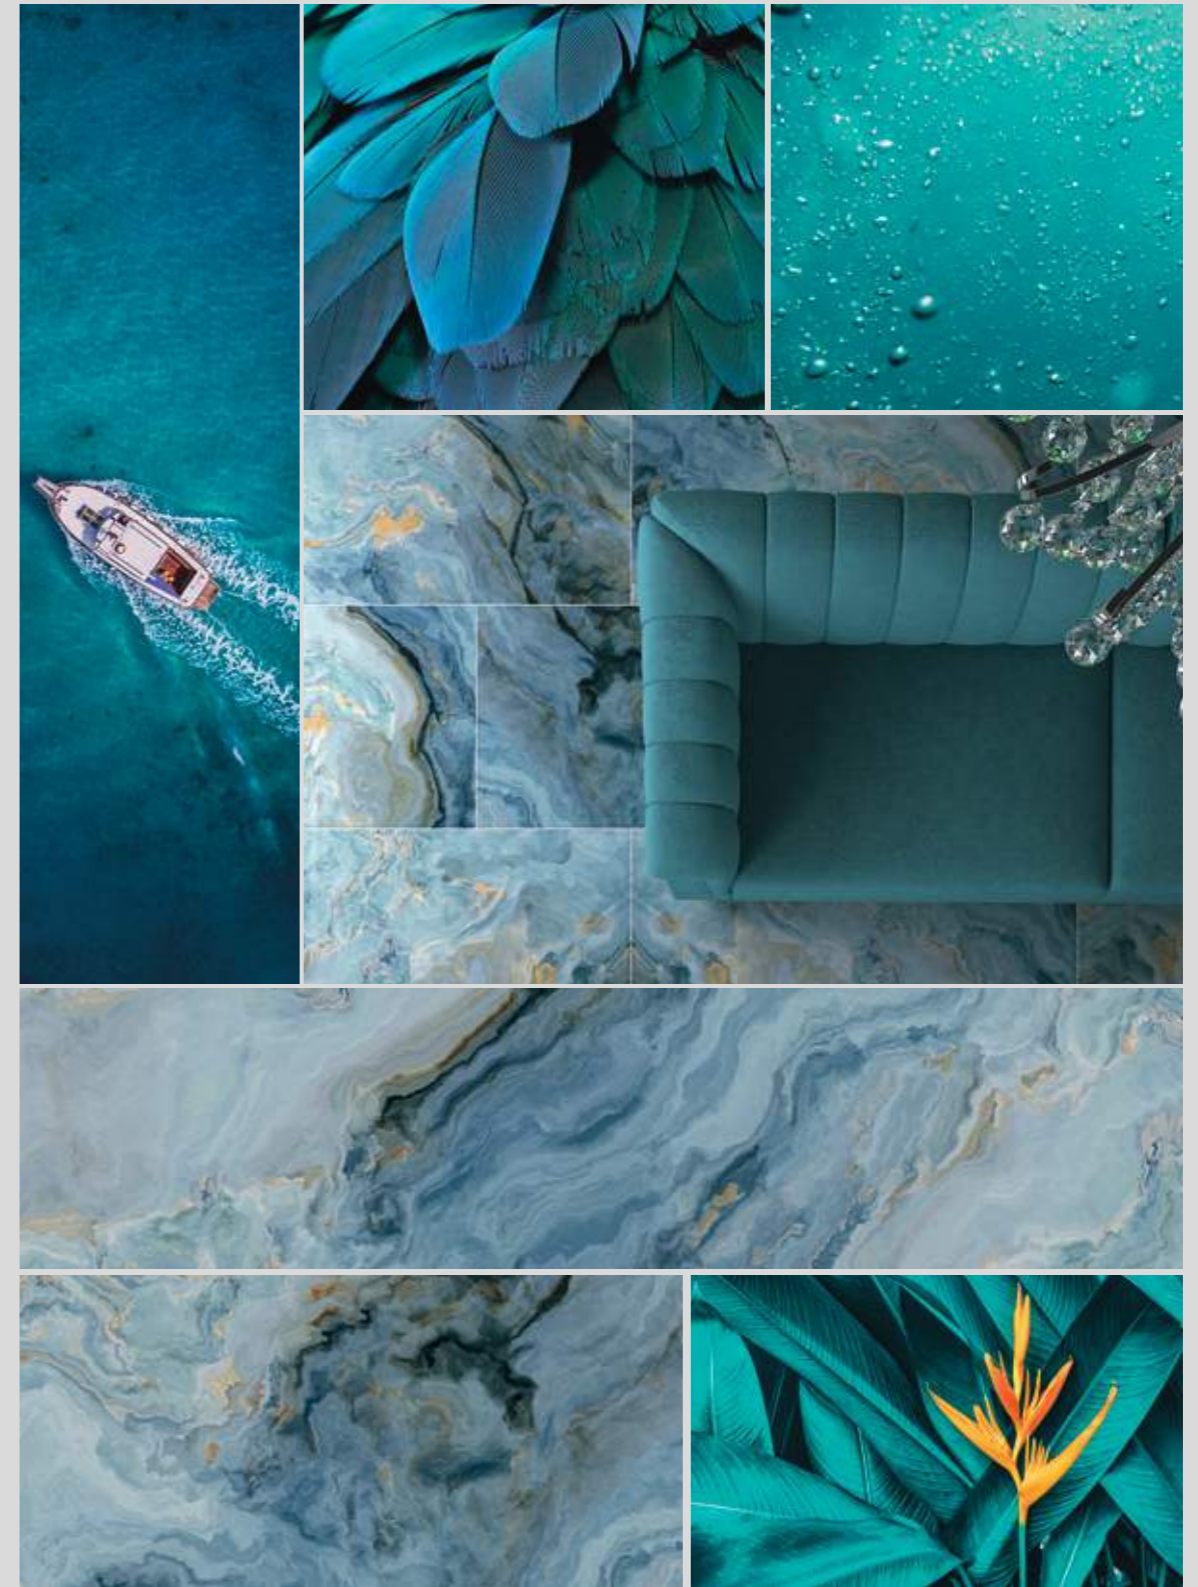

HYPNOS

60x120 24x48"

tp GR IV³ Mohs: 5

NANO

HIMALAYA

60x120 24x48" ICE

tp GR IV³ Mohs: 5,5

NANO